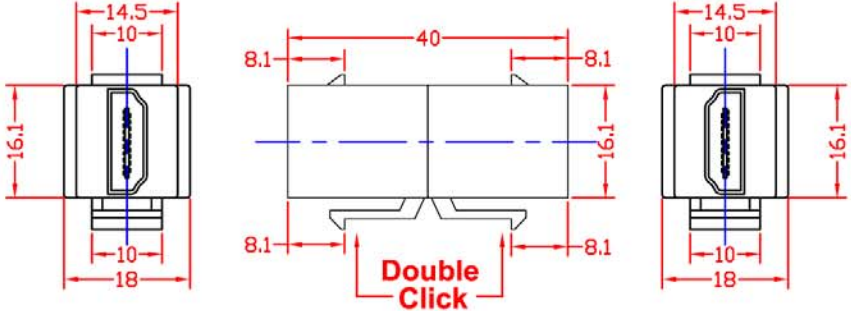

RevNo	Revision note	Rev-By	RevDate	Signature	Checked

PANEL MOUNT KEYSTONE JACK FOR HDMI 19F/F

NOTE: Material: ABS

HDMI PIN OUT 1:1

19 FEMALE		19 FEMALE
1	—————	1
2	—————	2
⋮		⋮
⋮		⋮
⋮		⋮
18	—————	18
19	—————	19
S	—————	S

ITEM NO.	HDI-9510			
CUSTOMER NO.				
DESIGNED BY	DATE	061127	UNIT	MM
ALEX	SCALE	1:1	VER.	1
NO.	Checked by			
APPR:	Approved by -date			